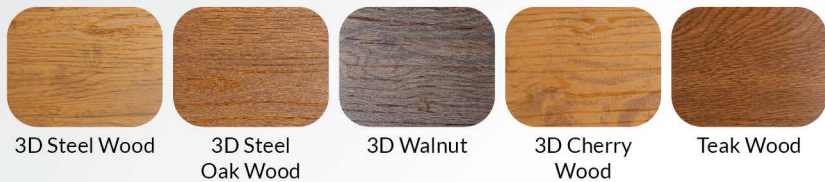

PRODUCTION EXHIBITION

PRE-PAINTED GALVALUME (PPGL) STEEL COIL

COLOR SERIES SECTION

PVDF I PREMIUM SERIES

PUREMATTE SERIES

3D PUREMATTE SERIES

KRISTAL SERIES

METAL ROOFING Products of *Color-Coated Coil*

Bamboo Tile I

Bamboo Tile II

Classic Tile

Spanlok 3