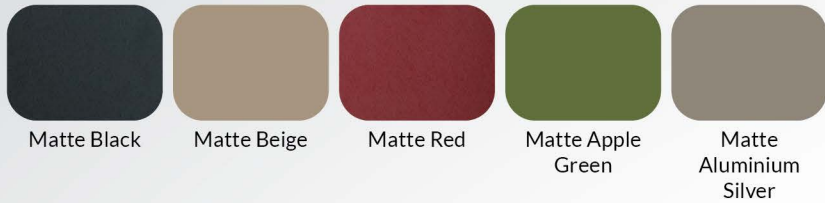

PRODUCTION EXHIBITION

PRE-PAINTED GALVALUME (PPGL) STEEL COIL

COLOR SERIES SECTION

PVDF I PREMIUM SERIES

PUREMATTE SERIES

3D PUREMATTE SERIES

KRISTAL SERIES

METAL ROOFING Products of *Color-Coated Coil*